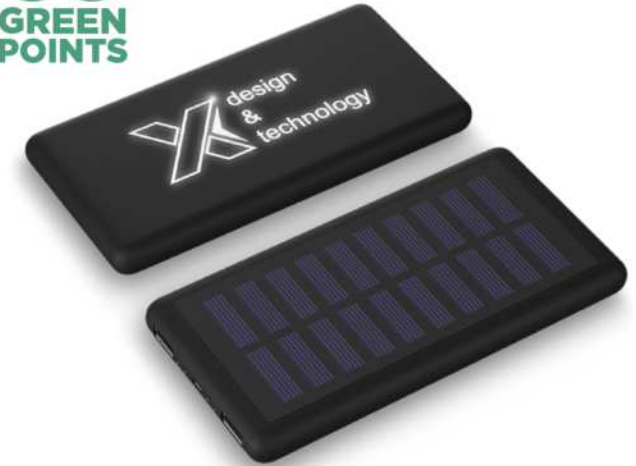

124117 | FUTURE 6000 MAH BAMBOO/FABRIC WIRELESS POWER BANK | Bamboo | 13 x 7 x 2 cm | 2.956 kg CO₂e

18
GREEN
POINTS

SCX
.design

1PX021 | SCX.DESIGN P30 8000 MAH LIGHT-UP SOLAR POWER BANK | ABS Plastic | 15.3 x 7.7 x 1.4 cm | 2.954 kg CO₂e

18
GREEN
POINTS