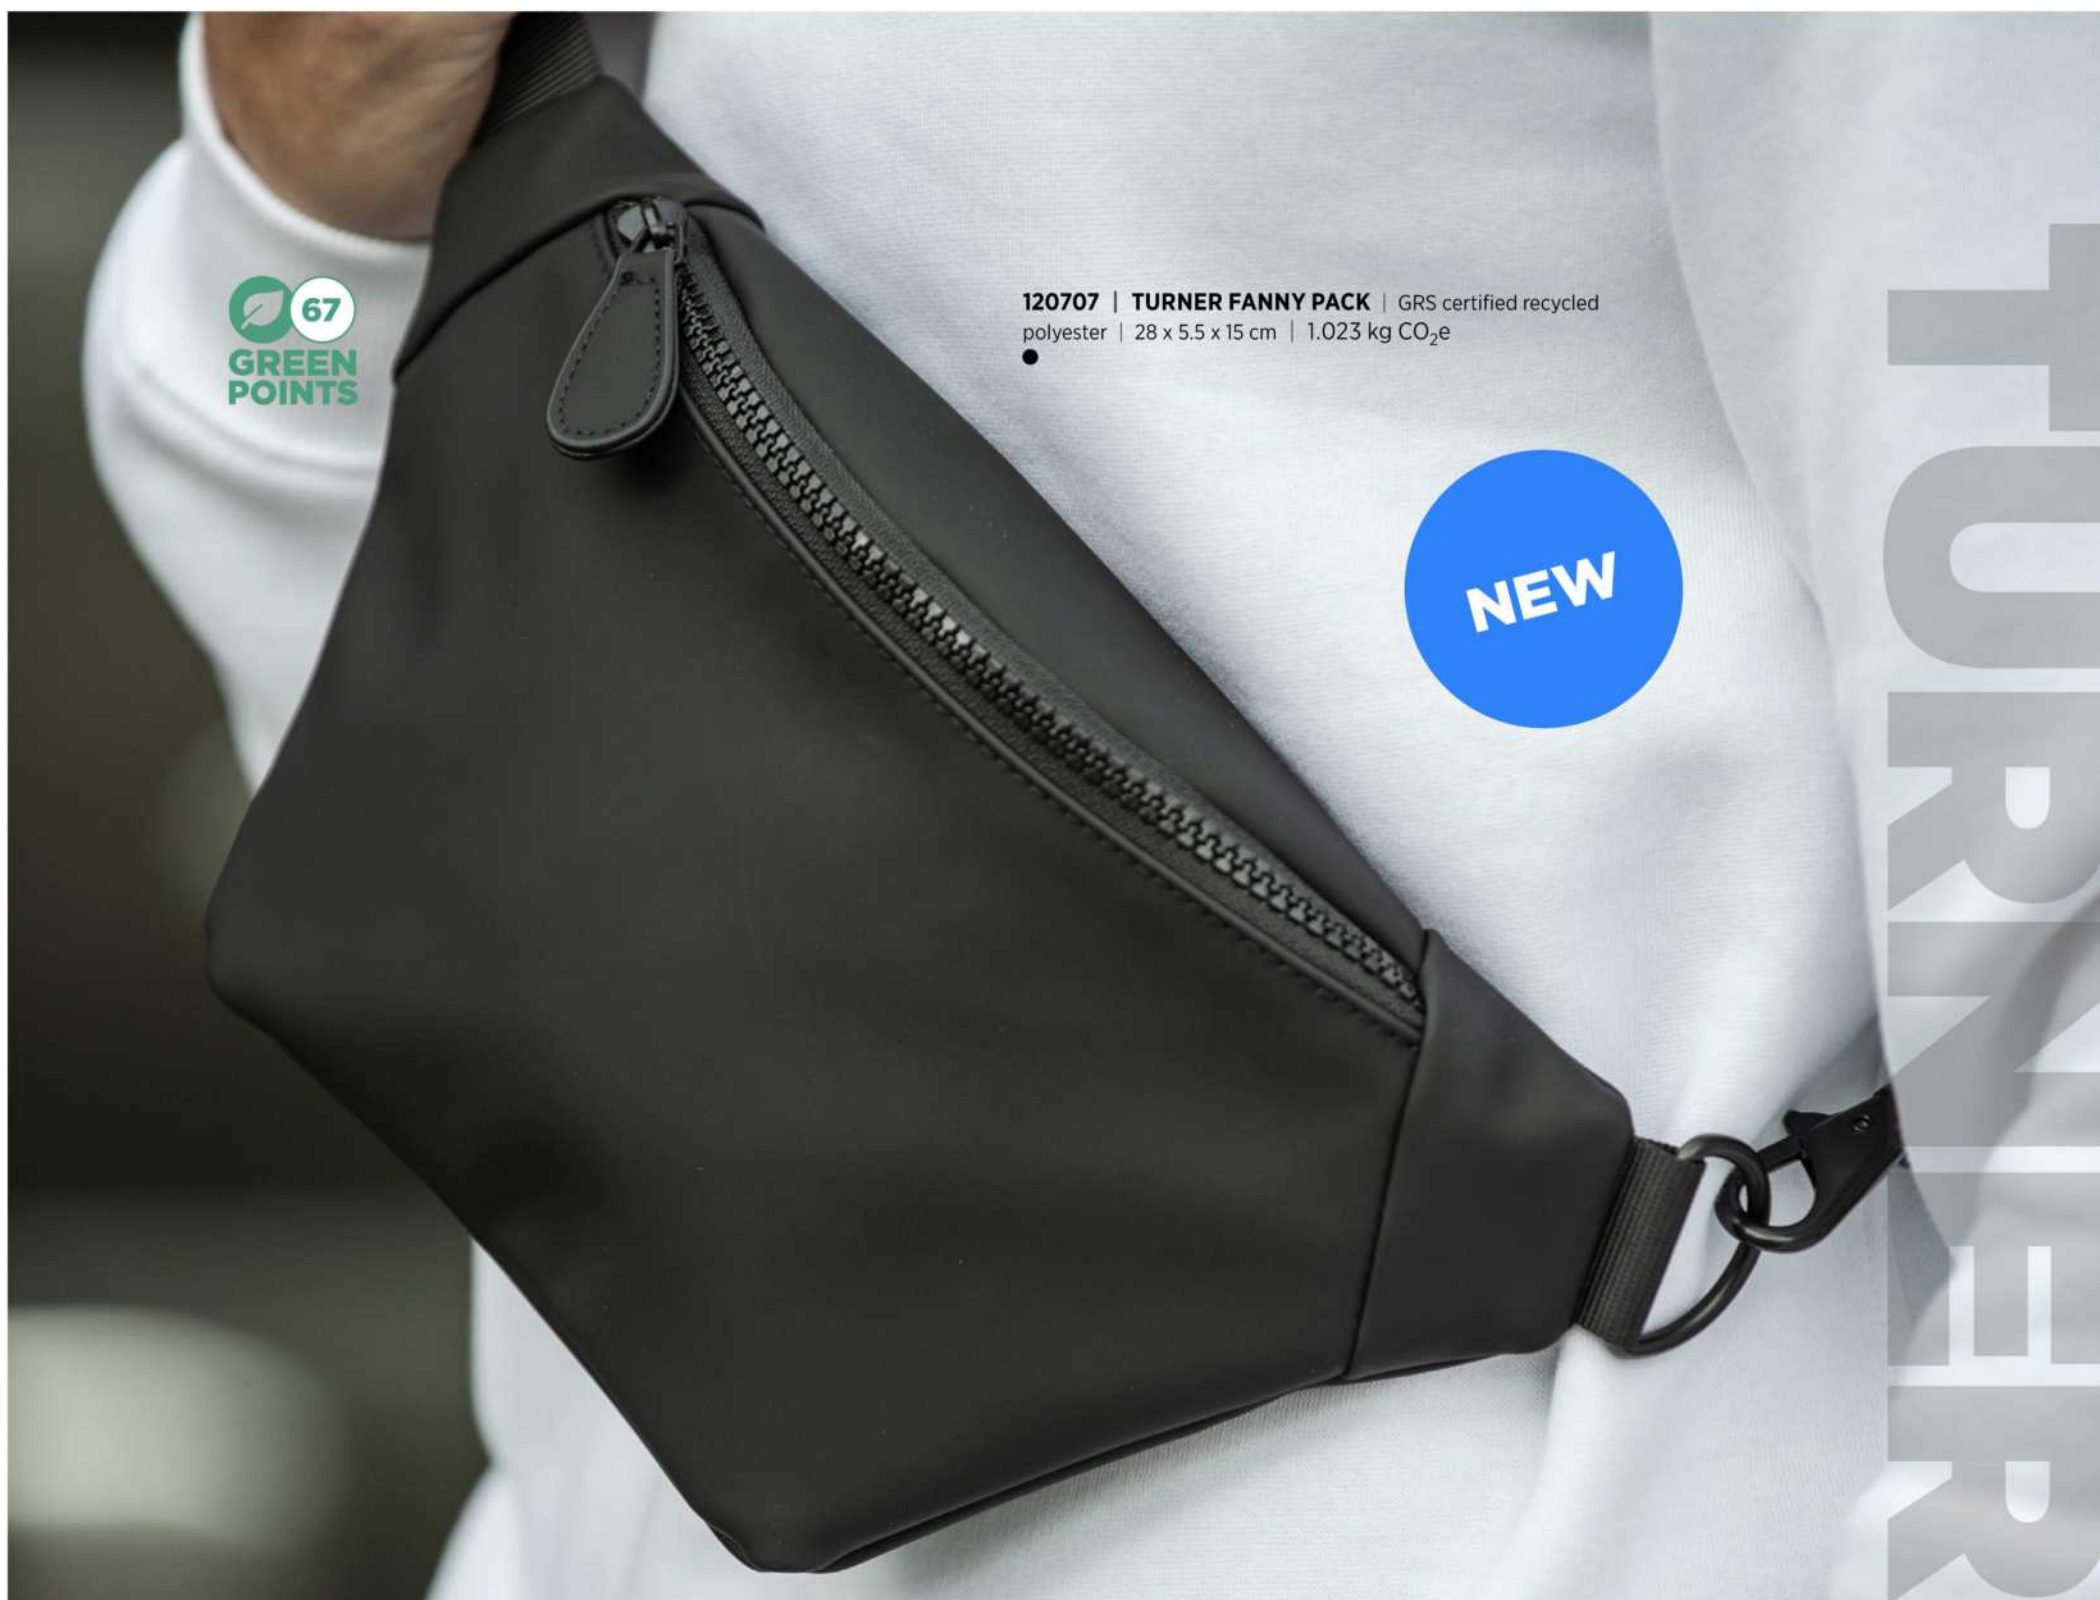

120708 | **TURNER ORGANIZER**
CLUTCH | 25 x 18 cm | 0.877 kg CO₂e

120707 | **TURNER FANNY PACK** | GRS certified recycled polyester | 28 x 5.5 x 15 cm | 1.023 kg CO₂e

120652 | REPVE® OUR OCEAN™ 12-CAN GRS RPET COOLER TOTE BAG 11L | GRS certified recycled polyester | 30.5 x 15.5 x 26 cm | 0.952 kg CO₂e