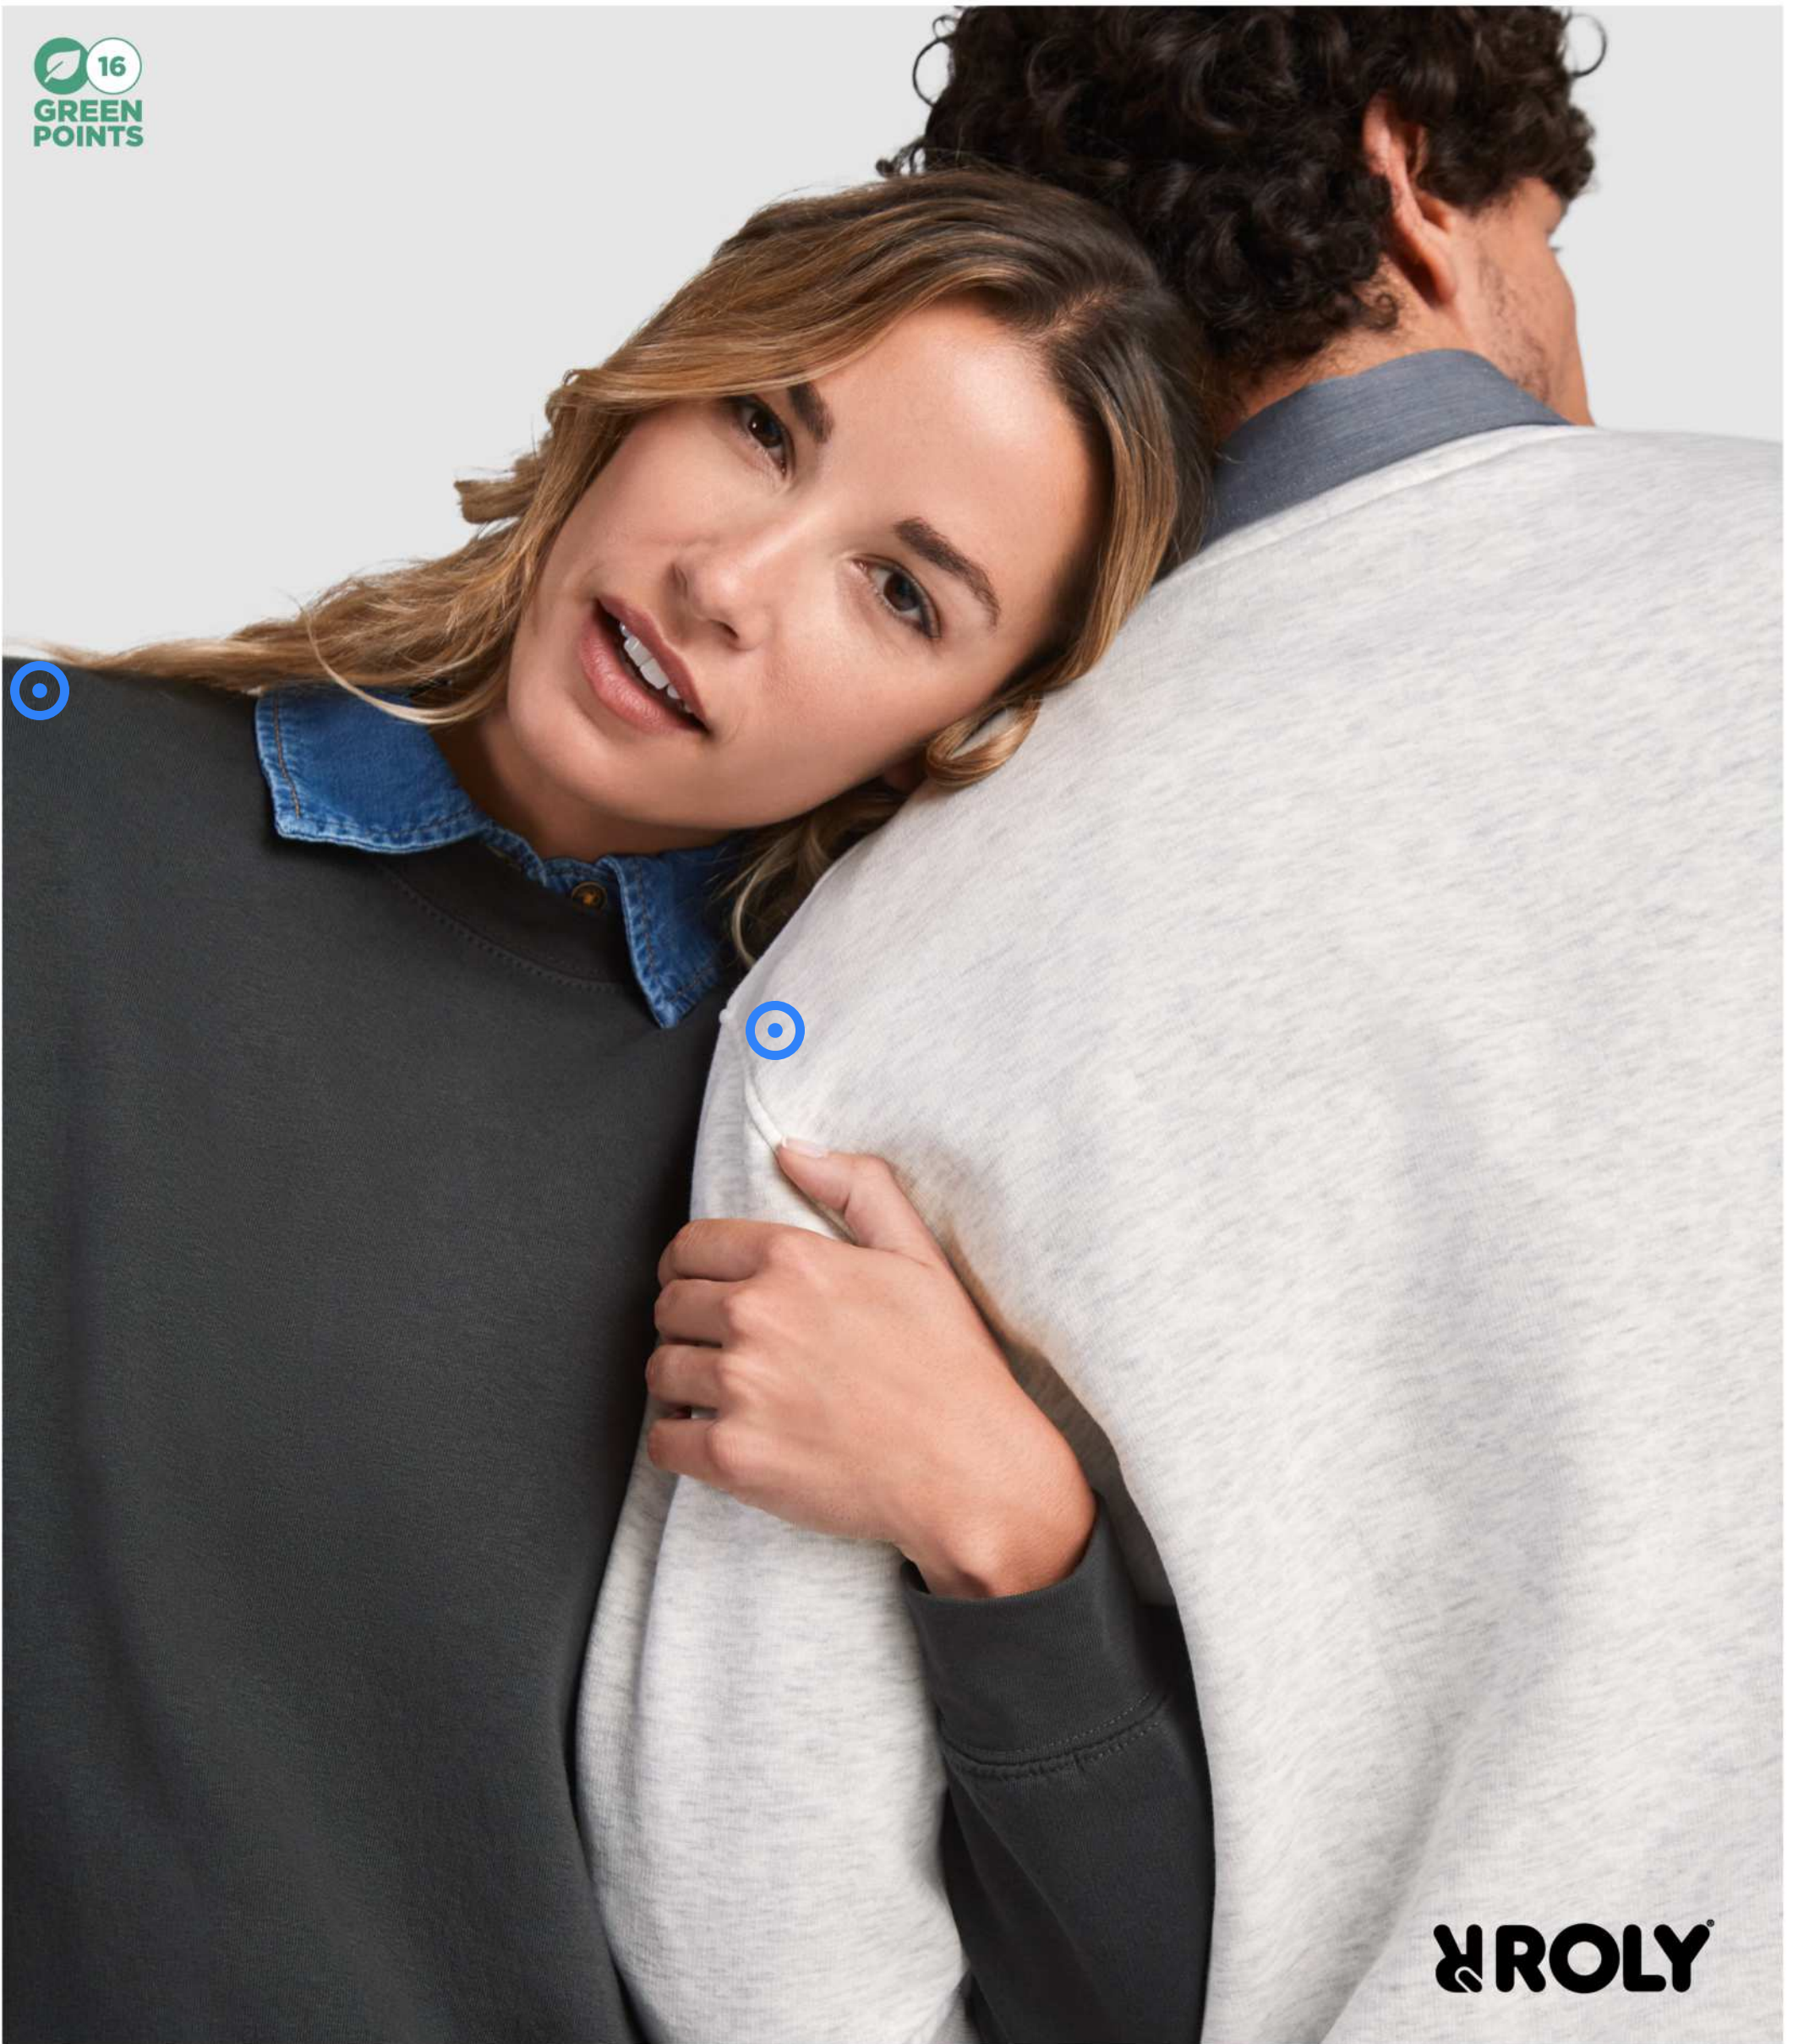

38178 XS-5XL ♂ 38179 XS-4XL ♀ POLLUX LONG SLEEVE
SHIRT | Cotton - Polyester | 1.41 kg CO₂e
○○●●●

ROLY

R1070 XS-3XL ♀ K1070 S-3XL ♂ CLASICA UNISEX CREWNECK SWEATER | Cotton - Polyester | 3,64 kg CO₂e