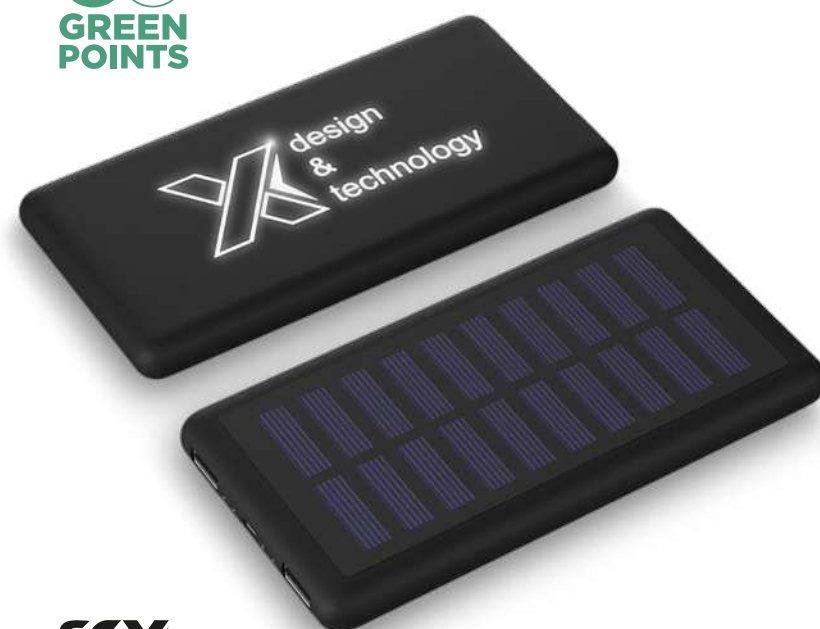

SCX
design

1PX021 | SCX.DESIGN P30 8000 MAH LIGHT-UP SOLAR
POWER BANK | ABS Plastic | 15.3 x 7.7 x 1.4 cm | 2.954 kg CO₂e