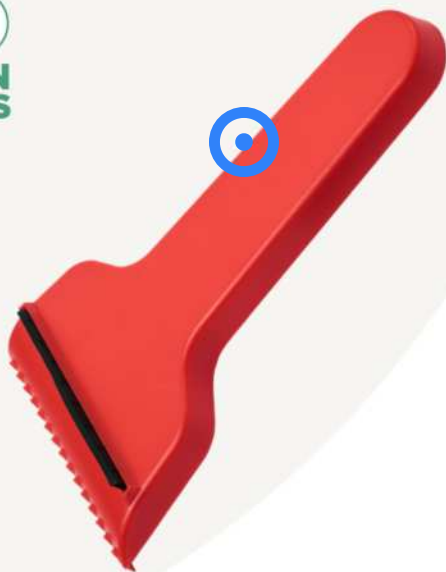

52
GREEN POINTS

210195 | MAXIMILIAN HOUSE-SHAPED RECYCLED UTILITY KEY KEYCHAIN | Recycled HIPS Plastic | 6.2 x 5.8 x 1.3 cm | 0.005 kg CO₂e

52
GREEN POINTS

210196 | SHIVER T-SHAPED RECYCLED ICE SCRAPER | Recycled HIPS Plastic | 16.9 x 9.5 x 1.7 cm | 0.03 kg CO₂e