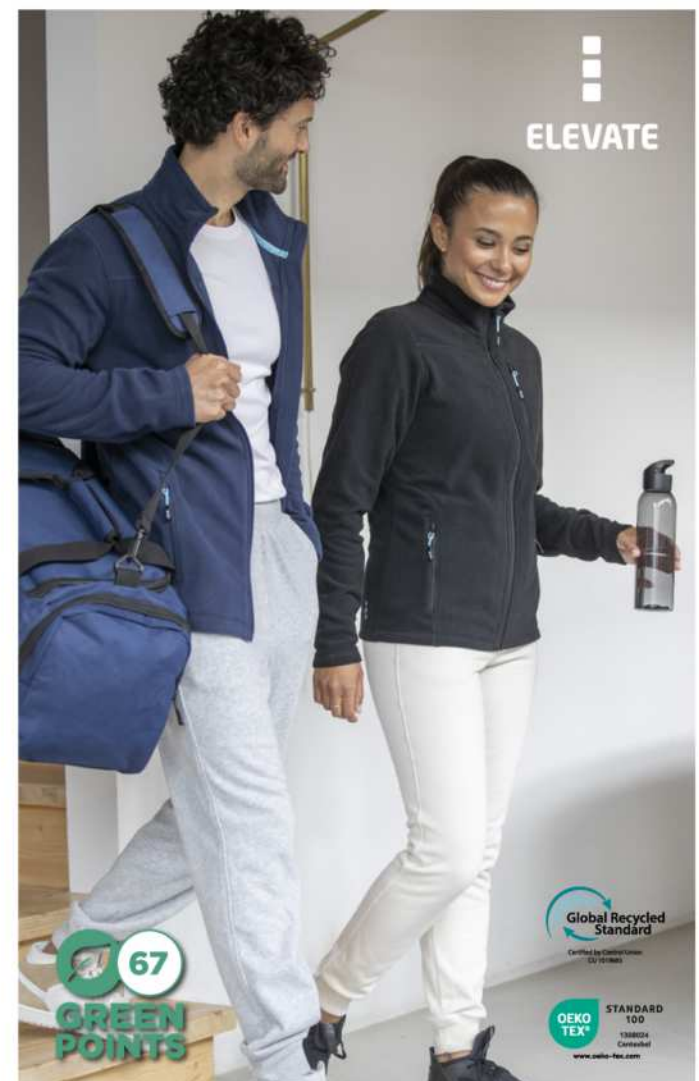

R1095 S-2XL ♂ R1096 S-2XL ♀ HIMALAYA QUARTER ZIP FLEECE JACKET | Polyester | 5.3 kg CO₂e ●●●●

39474 XS-3XL ♂ 39475 XS-2XL ♀ ZELUS FLEECE JACKET | Polyester | 5.14 kg CO₂e ○●●●●●

39482 XS-3XL ♂ 39483 XS-2XL ♀ BROSSARD FULL ZIP FLEECE JACKET | Polyester | 5.14 kg CO₂e ●●●●