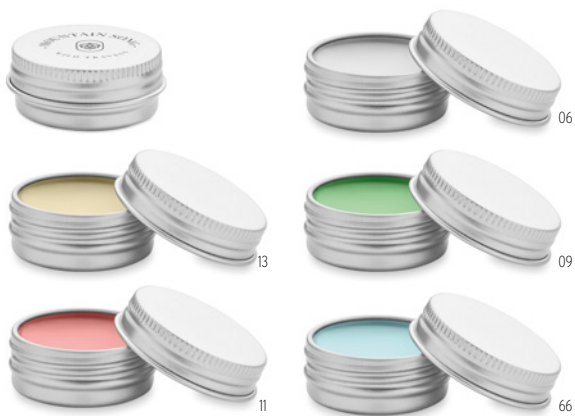

Balm MO6809

Vegan lip balm in aluminium screw top tin. Dermatologically tested. SPF10. Flavour : Vanilla. **Size** Ø4,1x1,7 cm **Print technique** Pad printing,D01,DL