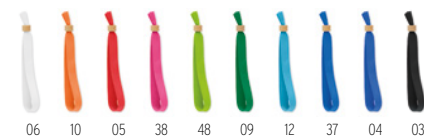

Fiesta MO6706

300D RPET polyester event wristband with bamboo ring closure. Wristband size 34 cm and 1,5 cm wide.
Size 34x1,5 cm **Print technique** Screen printing,TI,TD,TS