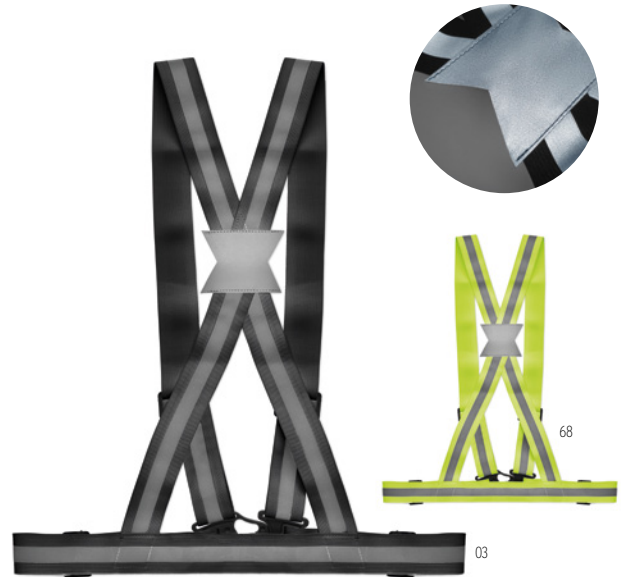

Allvisible MO6445

Adjustable 360° reflective body belt with silver stripes. For promotional use only. **Size** 51x52 cm **Print technique** Screen printing,DO1,DL,T1,TD