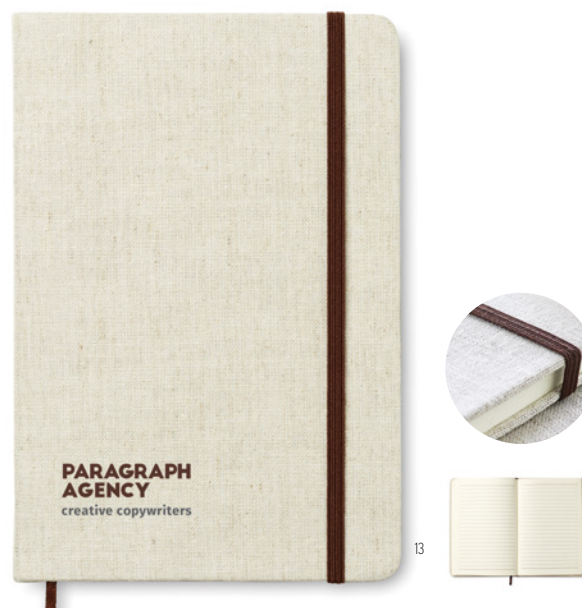

Grow MO6689

A5 notebook with sustainable hard paper cover. Casebound. 184 lined pages (92 sheets) in recycled paper. Cotton page-marker. Includes sowing seeds. Made in EU.
Size 13,4x21,3x1,7 cm **Print technique** Screen printing,T1,D01,DL,B

Rundo + MO6930

A6 notebook with hard canvas cover. Casebound. 192 lined pages (96 sheets). Contrasting elastic closure strap and ribbon page-marker. **Size** 14x9x1,5 cm
Print technique Screen printing,T1,TD