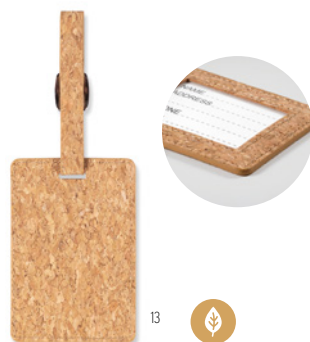

Ovalis MO6556

Cork luggage tag. Cork is 100% natural material. Due to its structural nature and surface porosity the final print result per item may have deviations. **Size** 11,5x6 cm
Print technique Digital inlay,S,L,P