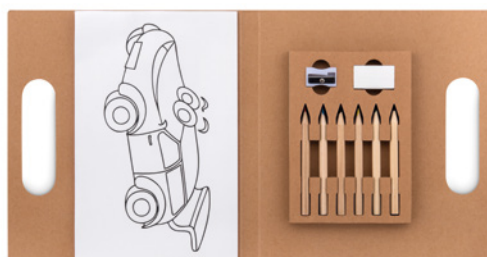

13

13

99

Colopad MO8769

Colouring set with 24 pages 6 of which have pictures to colour in and 18 blank pages. Includes 8 colouring pencils.
Size 21,5x18,5x1 cm **Print technique** Screen printing

Folder2 Go MO9544

Children colouring set with 30 colouring sheets. Includes 6 colouring pencils, sharpener and eraser.
Size 20x1,6x21 cm **Print technique** Pad printing,S,D01,DL

Recreation MO7389

Colouring set in clear box contains 8 wooden pencils and 20 paper drawings. **Size** 10x14,5x1 cm
Print technique Pad printing,PD

13

Little Vangogh MO9873

Colouring set with 6 coloured wooden pencils, 1 wooden sharpener and 20 colouring sheets.
Size 9x7,5x1,5 cm **Print technique** Pad printing,DL

13

Street MO8929

4 coloured chalk sticks, 25 mm diameter.
Size 9,5x2,5x10,5 cm **Print technique** Pad printing,PD,D01,DL

13

Tamago MO6479

Set of 6 chalk eggs in a cardboard egg box.
Size 15x10x7 cm **Print technique** Pad printing,D01,DL