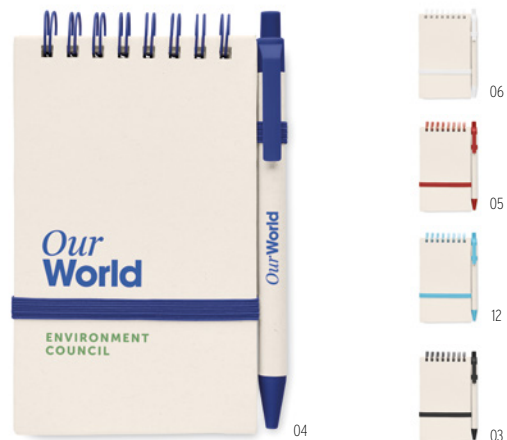

Mito Set MO6837

A6 Recycled milk cartons 70 sheet recycled plain paper notebook (70 % recycled milk carton and 30% recycled paper) with matching pen. Ring bound. Matching push button ball pen. Blue ink. Elastic closure strap and pen holder. **Size** 8,2x1,2x14 cm
Print technique Pad printing,D01,DL,B,L