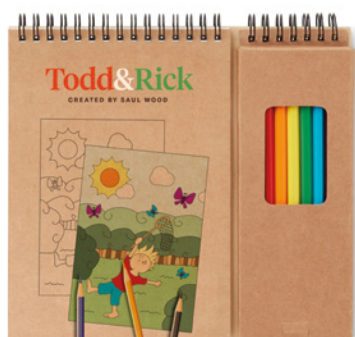

13

13

99

Colopad MO8769

Colouring set with 24 pages 6 of which have pictures to colour in and 18 blank pages. Includes 8 colouring pencils.
Size 21,5x18,5x1 cm **Print technique** Screen printing

Folder2 Go MO9544

Children colouring set with 30 colouring sheets. Includes 6 colouring pencils, sharpener and eraser.
Size 20x1,6x21 cm **Print technique** Pad printing,S,D01,DL

Recreation MO7389

Colouring set in clear box contains 8 wooden pencils and 20 paper drawings. **Size** 10x14,5x1 cm
Print technique Pad printing,PD

13

Little Vangogh MO9873

Colouring set with 6 coloured wooden pencils, 1 wooden sharpener and 20 colouring sheets.
Size 9x7,5x1,5 cm **Print technique** Pad printing,DL

13

Street MO8929

4 coloured chalk sticks, 25 mm diameter.
Size 9,5x2,5x10,5 cm **Print technique** Pad printing,PD,D01,DL

13

Tamago MO6479

Set of 6 chalk eggs in a cardboard egg box.
Size 15x10x7 cm **Print technique** Pad printing,D01,DL