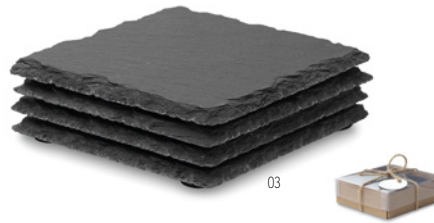

40

Glenavy MO6414

Bamboo Cheese set serving board with 2 serving knives and a fork. **Size** 37,5x17,5x1,5 cm **Print technique** Laser engraving

40

Bierpon MO9298 

Cork coaster round shape. **Size** Ø10x0,5 cm
Print technique Digital printing,S,B,L