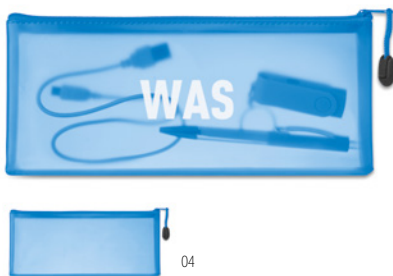

Gran MO8993

Big PVC pencil case. **Size** 25x10,5 cm **Print technique** Screen printing