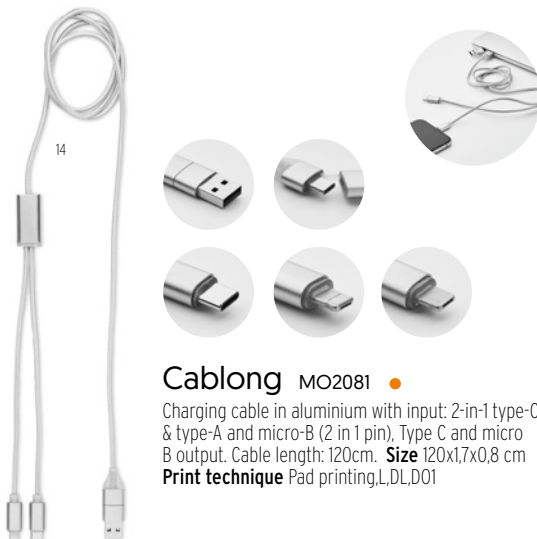

06

Wireless Plato Set MO9785

Set with wireless charger in ABS. Presented in EVA/ PU pouch. Contains EU plug and charging cable USB A to Micro B. Output data: DC5V/ 1.0A. **Size** 9x9x4 cm **Print technique** Pad printing,PD

40

Clauer MO9888 ●

Bamboo cover key ring with charging cable with USB-A to Micro-B (2 in 1 pin) and Type C. **Size** 12,5x2,7x0,8 cm
Print technique Pad printing,D01,DL,L

13

Cable MO6812 ●

Cork 3-in-1 charging cable. Input Type A and type C. Output 3 types. **Size** 22x2,1x0,7 cm
Print technique Laser engraving,P

Yapo+ MO6817

Multi-functional cable and connector kit. Including data transfer and power transmission cables: Type-C to Type-C cable, Type-C to Type-A adapter. Type-C to Micro USB adapter. SIM ejector pin/eject tool. Nano and Micro SIM storage slot. Phone stand. **Size** 5,5x8,5x1,1 cm
Print technique Pad printing

Supable MO2156

9 in 1 cable and connector set. Data transfer and power transmission cable (480 Mbps): Type-C to Type-C. Adapters: Type-C to Type-A and Type-C to 2-in-1 Lightning & micro-B. Micro and Nano SIM storage slots. Ejector pin tool. **Size** 3x1,6x10,7 cm
Print technique Pad printing,DL,D01