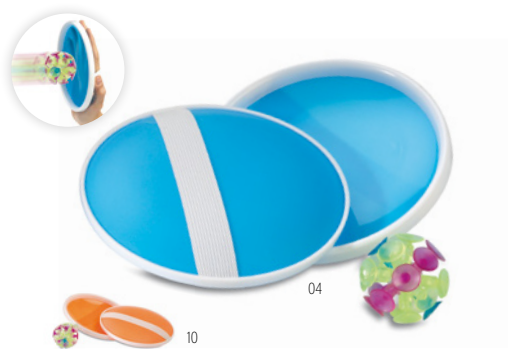

10

Sydney KC1312

Frisbee 23 cm. **Size** Ø23x2 cm
Print technique Pad printing,S,DL

04

Atrapa IT3087

Foldable polyester frisbee packed in a polyester pouch. **Size** Ø24x1 cm
Print technique Screen printing,T1,TD