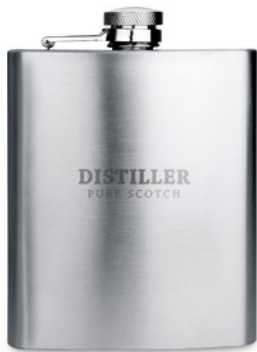

16

Slimmy Flask KC4703

Slim hip flask. Satin finish. Single layer. 175 ml capacity.
Size 12x9x2 cm **Print technique** Pad printing,L,DL

13

Hiphip MO6356

Slim hip flask. Bamboo finish. Capacity: 175 ml.
Size 9x2x11 cm **Print technique** Pad printing,L,DL