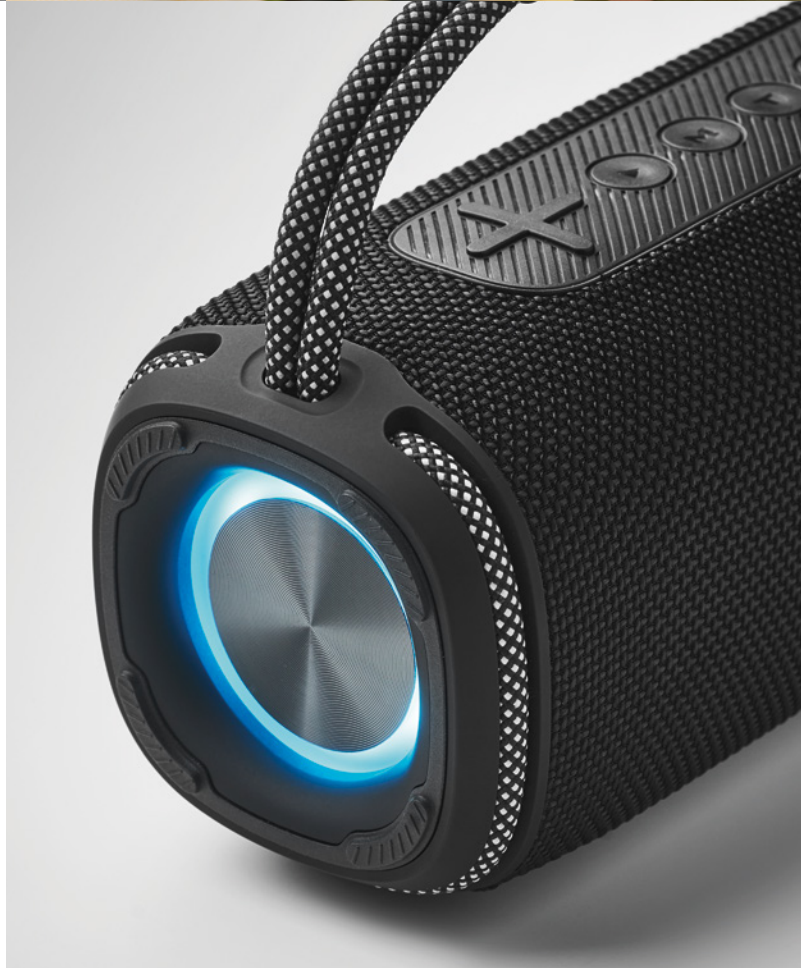

MO2211

Welc

MORE THAN GIFTS

Notamusic MO2172 ●

2x10 W wireless portable speaker with 2400 mAh rechargeable battery. LED changing colours light on both sides of the speaker. Includes AUX, USB, TF ports. Playing time approx. 5 hours. **Size** 22x8x8 cm
Print technique Laser engraving,P,DL,D01