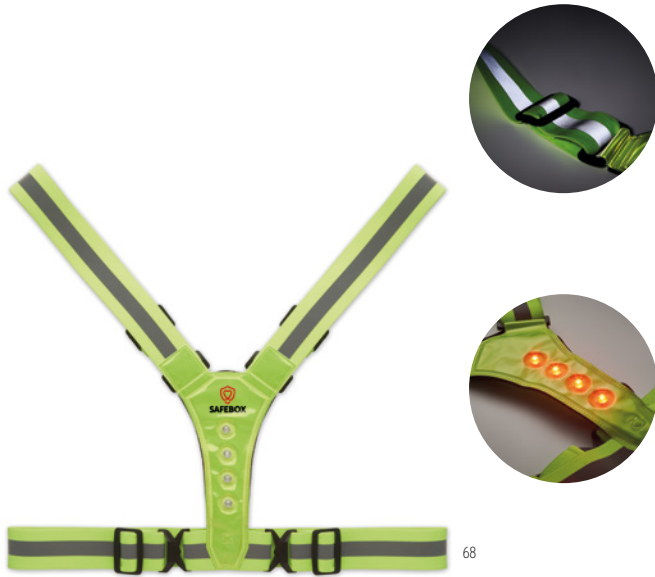

70

Visible Ring MO9199

Reflective PVC vest key ring. **Size** 4,3x0,2x6 cm **Print technique** Pad printing

70

Reflekey MO2104

Reflective key ring in polyester. For promotional use only. **Size** 8,5x3 cm **Print technique** Screen printing,T1,TD