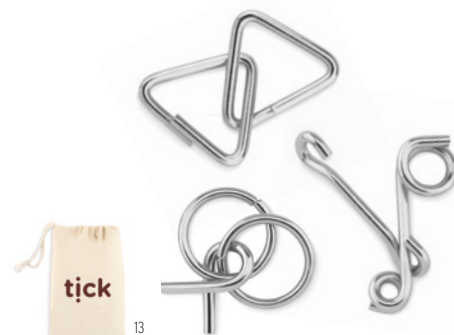

Threenats MO9191

Set of 3 brain teasers in metal packed in a cotton pouch. **Size** 8,5x11 cm **Print technique** Screen printing,T1,TD