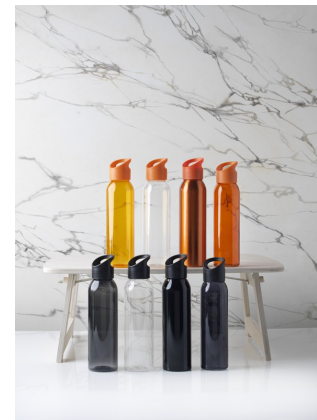

Drinkware

21042200

AMERICANO® ECO 350 ML
RECYCLED TUMBLER

Double-walled tumbler made from recycled plastic, with a twist-on lid. The tumbler is made from 100% recycled plastic, with a black inner layer, and the lid is made from food grade PP plastic. Due to the nature of recycled plastic, there may be small marks or some colour variation. The tumbler has a volume capacity of 350 ml and is fully recyclable. Made in the UK.

AVAILABLE COLOURS

Your price from: £4.15

10065301
SKY 650 ML WATER BOTTLE

The eye-catching Sky bottle is made of aluminium, a lightweight yet durable material. The screw-on mechanism ensures that the lid opens and closes smoothly, and it has a built-in handle for easy carrying. The water bottle is single-walled and holds up to 650 ml of beverages.

AVAILABLE COLOURS

Your price from: £5.28

10065501

SKY 500 ML GLASS WATER BOTTLE

Single-walled glass bottle with screw-on lid. The lid features a handle for easy carrying. Recommended for cold beverages. Do not freeze, do not microwave. Volume capacity is 500 ml. Presented in a gift box. Glass, PP Plastic.

AVAILABLE COLOURS

Your price from: £3.52

10065601

BODHI 500 ML GLASS WATER BOTTLE

Single-walled glass bottle with screw-on lid. The lid features a strap for easy carrying, as well as a neoprene sleeve. Recommended for cold beverages. Do not freeze, do not microwave. Volume capacity is 500 ml. Presented in a gift box. Glass, Neoprene, Stainless Steel.