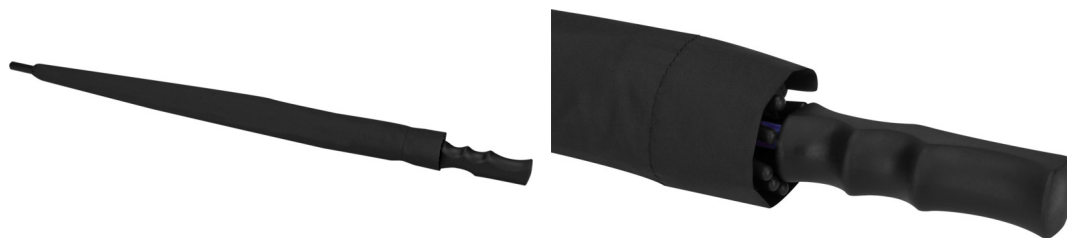

10908700

STARK 23" WINDPROOF AUTO OPEN UMBRELLA

Automatic opening 23" storm umbrella. Pongee canopy and matching pouch, colour pop fibreglass shaft and fibreglass ribs. Colour matching stitching on umbrella closure strap. Windproof system. Exclusive design. Polyester.

AVAILABLE COLOURS

Your price from: £8.57